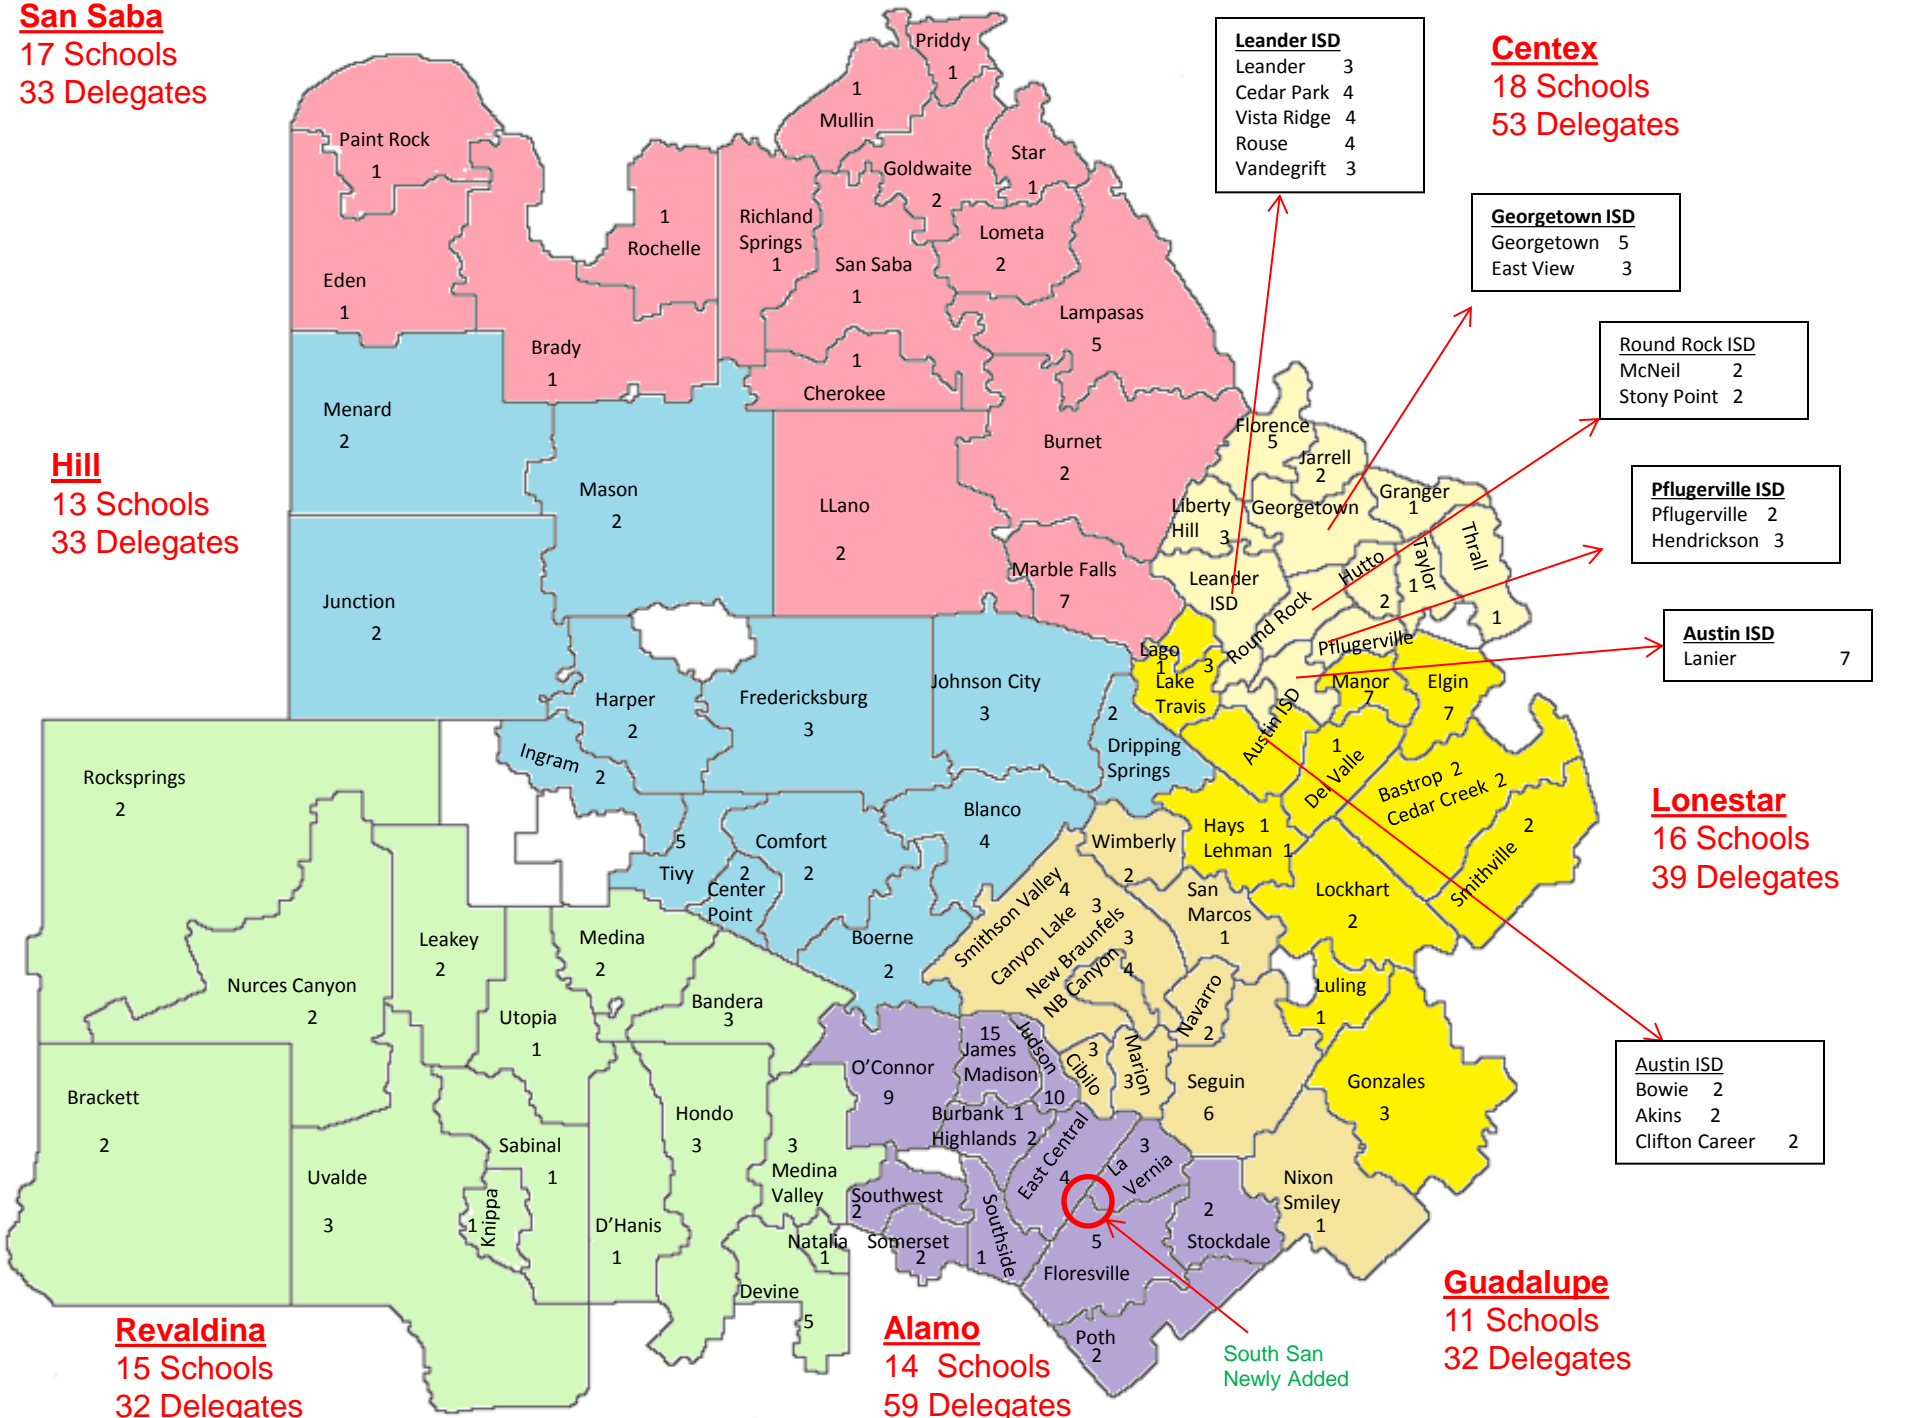

San Saba
 17 Schools
 33 Delegates

Centex
 18 Schools
 53 Delegates

Hill
 13 Schools
 33 Delegates

Leander ISD	
Leander	3
Cedar Park	4
Vista Ridge	4
Rouse	4
Vandegrift	3

Georgetown ISD	
Georgetown	5
East View	3

Round Rock ISD	
McNeil	2
Stony Point	2

Pflugerville ISD	
Pflugerville	2
Hendrickson	3

Austin ISD	
Lanier	7

Lonestar
 16 Schools
 39 Delegates

Austin ISD	
Bowie	2
Akins	2
Clifton Career	2

Revaldina
 15 Schools
 32 Delegates

Alamo
 14 Schools
 59 Delegates

Guadalupe
 11 Schools
 32 Delegates

South San
 Newly Added

Area VII District Chart Realignment

Alamo		Guadalupe		Lonestar		Centex		San Saba		Hill		Revaldina	
O'Connor	9	Wimberly	2	Gonzales	3	Florence	5	Priddy	1	Menard	2	Rocksprings	2
Madison	15	Smithson Valley	4	Luling	1	Jarrell	2	Star	1	Junction	2	N.Canyon	2
Judson	10	Canyon Lake	3	Lockhart	2	Granger	1	Lampasas	5	Mason	2	Brackett	2
Burbank	1	New Braunfels	3	Hays	1	Georgetown	5	Burnet	2	Harper	2	Uvalde	3
Highlands	2	NB Canyon	4	Lehman	1	East View	3	Liberty Hill	3	Ingram	2	Knippa	1
Southwest	2	Cibilo Creek	3	Lake Travis	3	Thrall	1	Marble Falls	7	Tivy	5	Sabinal	1
Somerset	2	Marion	3	Lago Vista	1	Taylor	1	Llano	2	C.Point	2	D'Hanis	1
Southside	1	Navarro	2	Bowie	2	Hutto	2	Cherokee	1	Comfort	2	Hondo	3
East Central	4	San Marcos	1	Akins	2	McNeill	2	Lometa	2	Boerne	2	Medina Valley	3
LaVernia	3	Seguin	6	Clifton Career	2	Stony Point	1	Goldwaite	2	Blanco	4	Bandera	3
Stockdale	2	Nixon	1	Manor	7	Leander	3	San Saba	1	J.City	3	Utopia	1
Floresville	5			Elgin	7	Cedar Park	4	R. Springs	1	Fredericksburg	3	Leakey	2
Poth	2			Del Valle	1	Vista Ridge	4	Rochelle	1	Dripping Springs	2	Medina	2
South San	1			Bastrop	2	Rouse	4	Brady	1			Devine	5
				Cedar Creek	2	Vandergrift	3	Eden	1			Natalia	1
				Smithville	2	Lanier	7	Paint Rock	1				
						Pflugerville	2	Mullin	1				
						Hendrickson	3						
Schools	14		11		16		18		17		13		15
Delegates	58 59		32		39		53		33		33		32