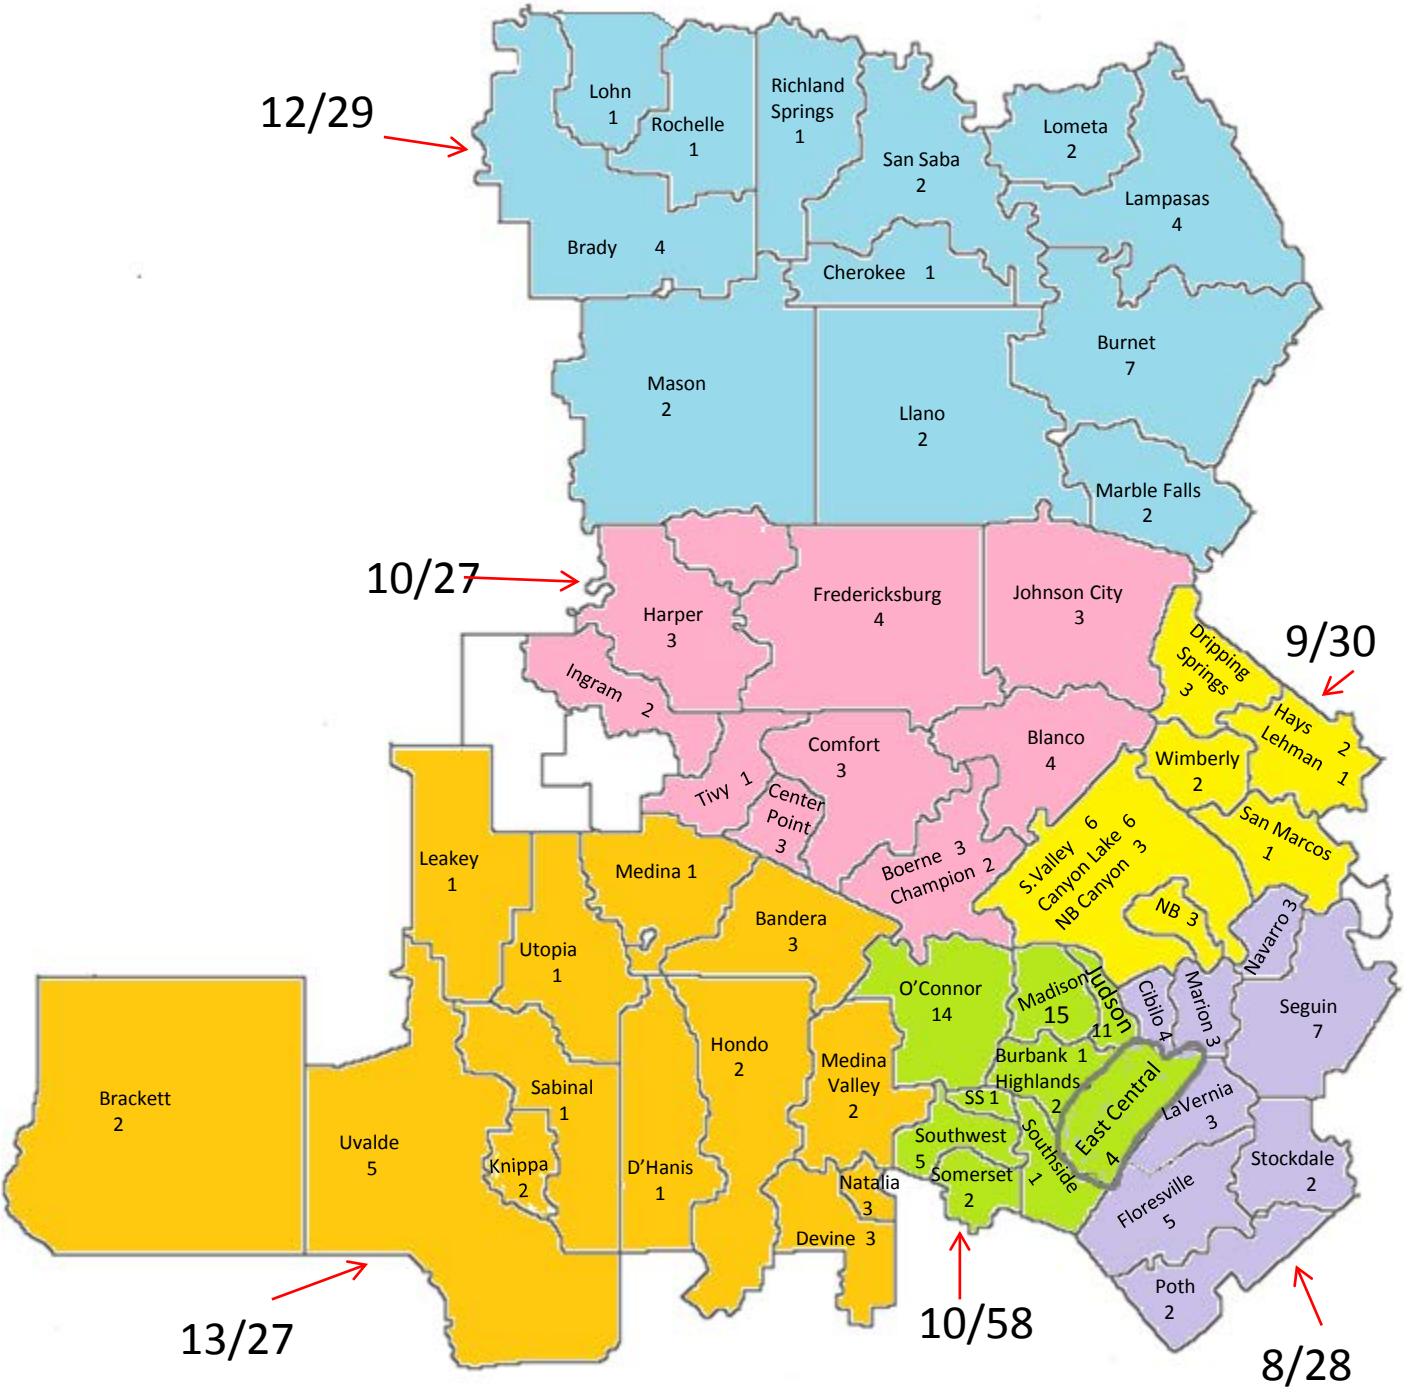

Six District Option

Alamo		Guad / Centex		San Saba		Guad / Alamo		Hill		Revaldina	
Burbank	2	Canyon Lake	7	Rochelle	0	Cibolo Creek	4	Blanco	4	Bandera	3
East Central	4	Dripping Springs	2	Brady	4	Floresville	5	Boerne	3	Brackett	2
Highlands	1	Hays	3	Lampasas	4	La Vernia	3	Center Point	3	Devine	3
Judson	11	Lehman	2	Burnet	7	Marion	3	Champion	2	D'Hanis	1
Madison	13	NB Canyon	6	Mason	2	Navarro	3	Comfort	2	Hondo	2
O'Connor	11	New Braunfels	3	Marble Falls	2	Poth	2	Fredericksburg	4	Knippa	1
Somerset	2	San Marcos	1	Llano	2	Seguin	6	Harper	3	Leakey	1
South San	2	Smithson Valley	4	Cherokee	1	Stockdale	2	Ingram	2	Medina	1
Southside	7	Wimberly	2	Lometa	2			Johnson City	3	Medina Valley	4
Southwest	6			Richland Springs	1			Tivy	1	Natalia	3
				San Saba	2					Sabinal	1
				Lohn	1					Utopia	1
										Uvalde	4
Schools	10		9		12		8		10		13
Delegates	58		30		28		28		27		27